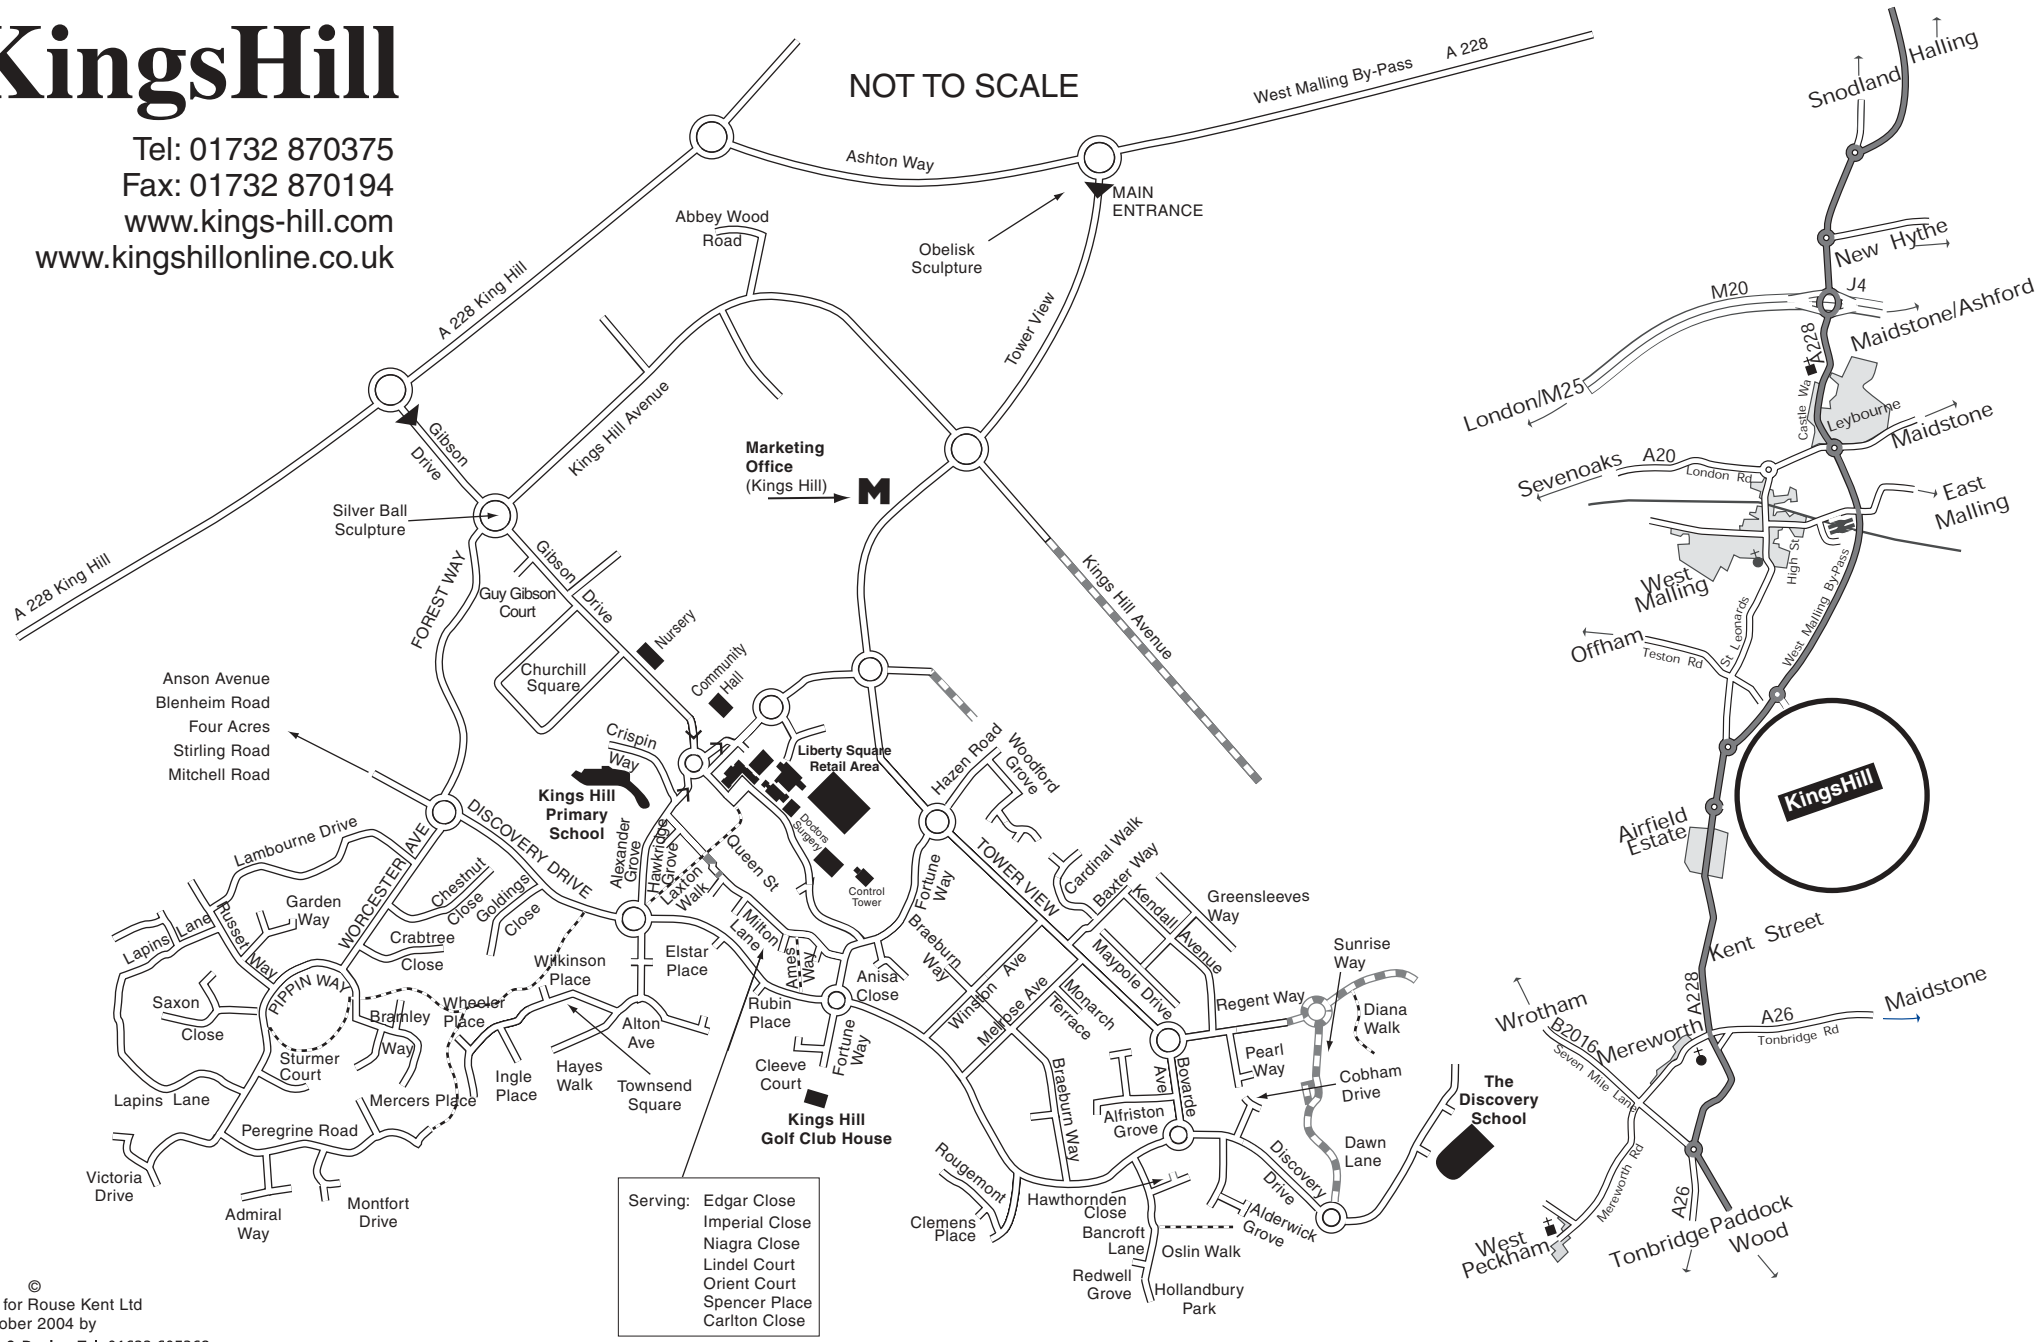

Kings Hill

Tel: 01732 870375
 Fax: 01732 870194
www.kings-hill.com
www.kingshillonline.co.uk

NOT TO SCALE

- Serving:
- Edgar Close
 - Imperial Close
 - Niagra Close
 - Lindel Court
 - Orient Court
 - Spencer Place
 - Carlton Close

©
 Produced for Rouse Kent Ltd
 October 2004 by
 County Print & Design Tel: 01622 605368

STREET MAP

LOCATION MAP